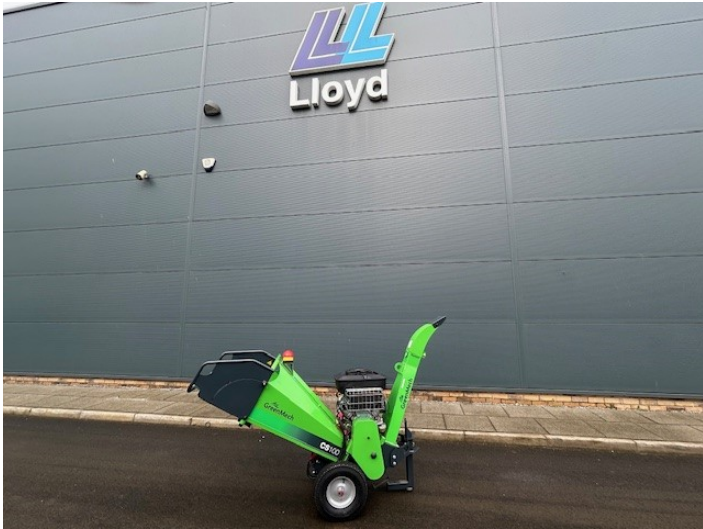

Greenmech CS100 Chipper ****In Stock****

Was £5,475 - Now £ 4,380 exc VAT

Condition: New Branch: Lloyd Ltd Bishop Auckland

KEY FEATURES

- 18hp Elec Start

PRODUCT DETAILS

Type: Chippers/Shredders

Make: Greenmech